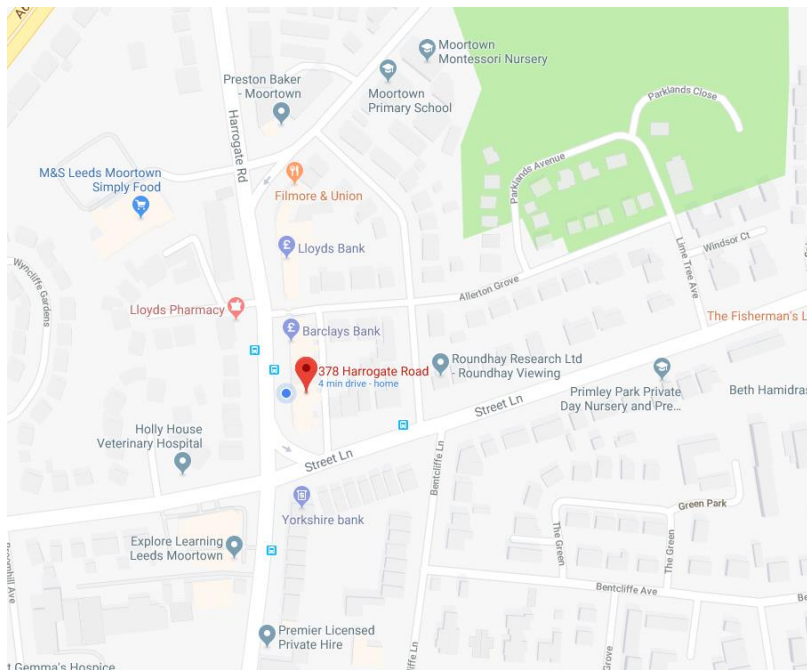

WHERE TO FIND US

Directions: We are above and behind Corner House Coffee Shop. You can access our office at the rear via the black fire escape.

Parking is available at M&S across the street and is a 2 minute walk from our office.